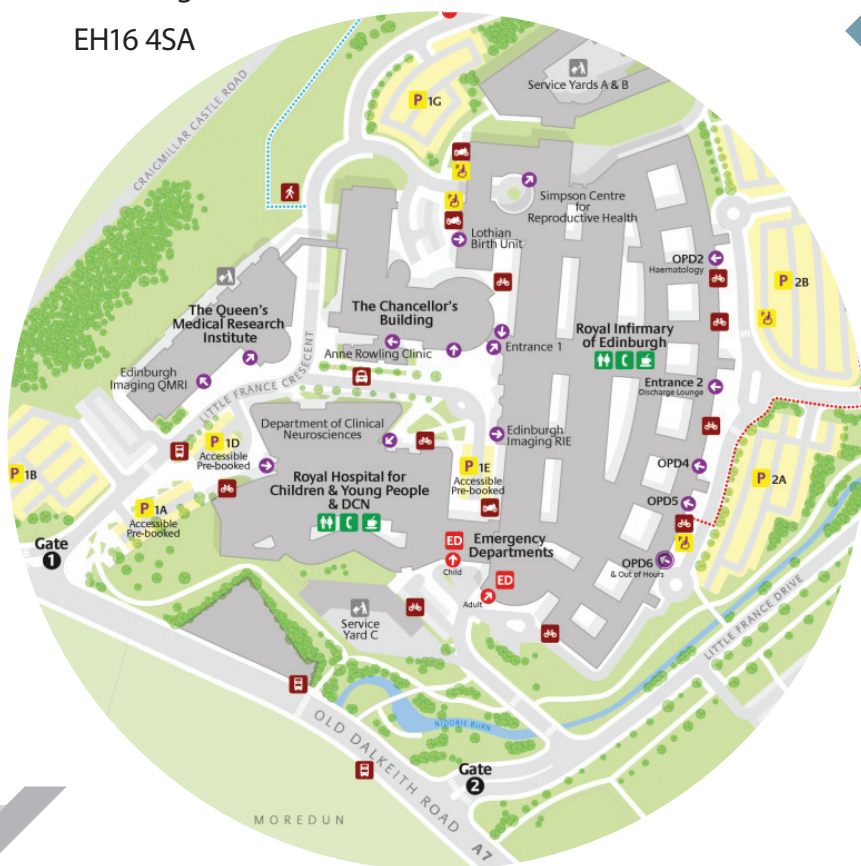

Royal Infirmary of Edinburgh

Chancellor's Building Lecture theatre B

51 Little France Crescent
Old Dalkeith Road
Edinburgh
EH16 4SA

68Z

68

68Ga

68Ge